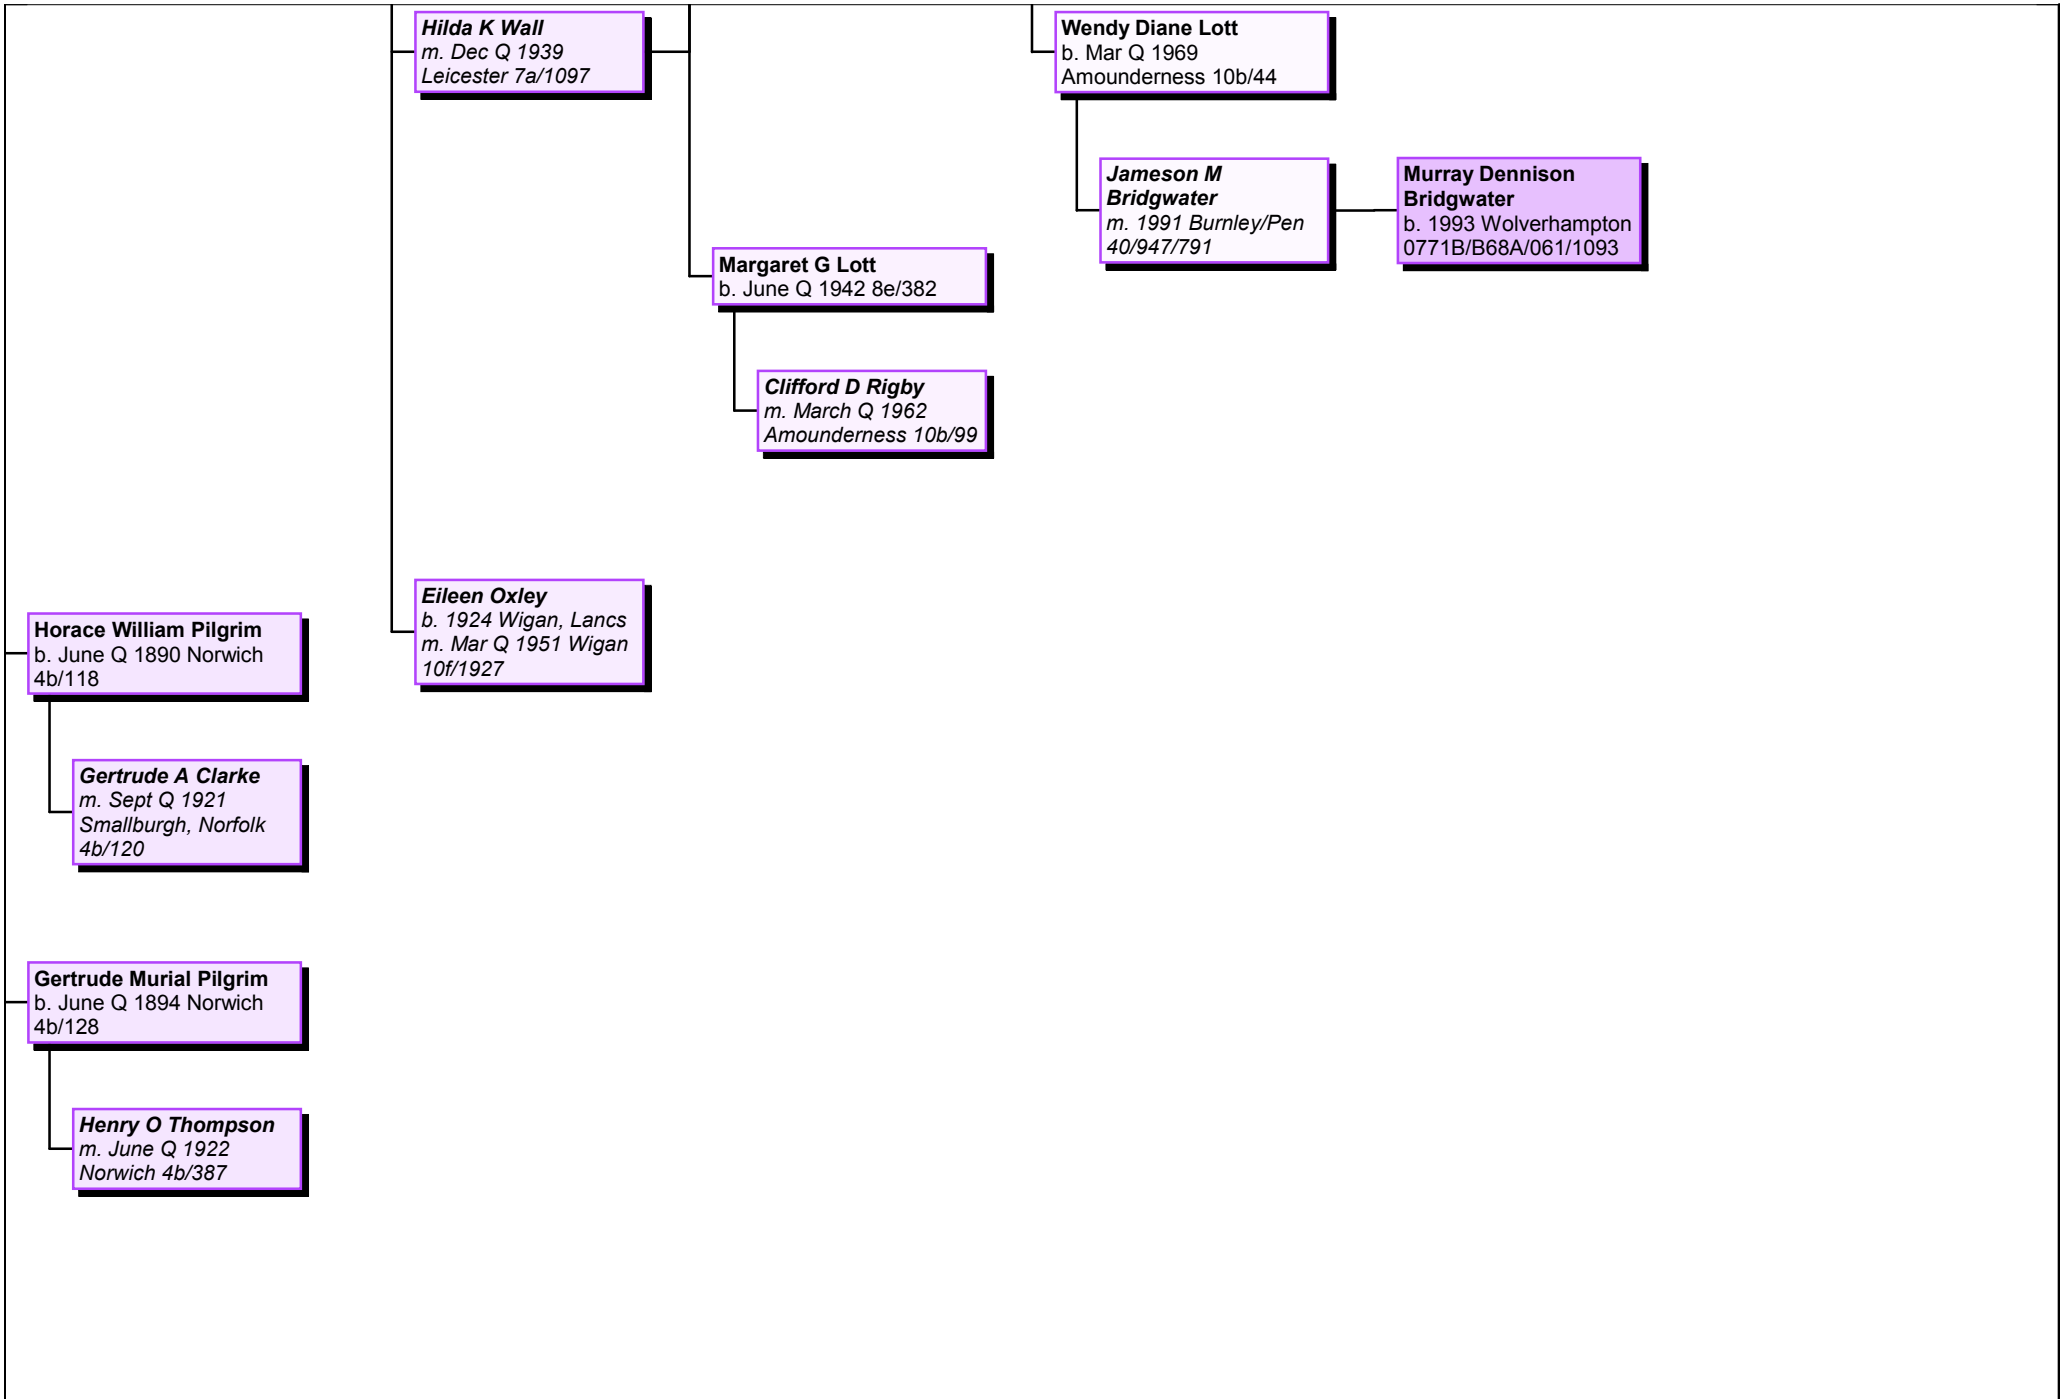

Hannah Drew
b. 1788 Middleton Norfolk
c. 1788 St Mary's
Middleton, Norfolk

Reginald Stanley Pilgrim

b. 1899 Norwich 4b/128
June Q
d. Dec Q 1973 Norwich
4b/2025

Silvia Ruth Burton

m. Mar Q 1923
Docking, Norfolk
4b/449